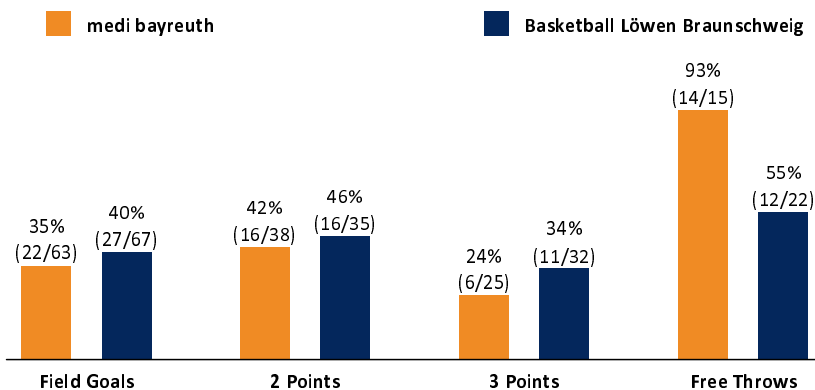

medi bayreuth

64 : 77

Basketball Löwen Braunschweig

Referee: RODRIGUEZ Toni (GER)
Umpires: KRAUSE Oliver / BITTNER Steve (GER)
Commissioner: KINDERVATER Max (GER)

Bayreuth, Oberfrankenhalle (3.300 Plätze), SA 24 APR 2021, 20:30, Game-ID: 25752

Scoreboard table showing Q1, Q2, Q3, Q4 scores for BAY and BRA.

BAY - medi bayreuth (Coach: KORNER Raoul)

Main player statistics table for medi bayreuth including columns for No., Name, Min, PTS, 2 Points, 3 Points, Field Goals, Free Throws, OR, DR, TR, AS, ST, TO, BS, SB, PF, FD, EFF, +/-.

BRA - Basketball Löwen Braunschweig (Coach: STROBL Pete)

Main player statistics table for Basketball Löwen Braunschweig including columns for No., Name, Min, PTS, 2 Points, 3 Points, Field Goals, Free Throws, OR, DR, TR, AS, ST, TO, BS, SB, PF, FD, EFF, +/-.

Summary statistics table comparing BAY and BRA across categories like Rebounds, Assists, Fouls, Turnovers, Steals, Points in the Paint, etc.

EASYCREDIT-BBL.DE

Alle offiziellen Statistiken der easyCredit BBL, Daten, Rekorde uvm. gibt es auf easyCredit-BBL.de! News, Stats, Tabelle und Spielplan für unterwegs: Kostenfrei für iOS und Android in der offiziellen Liga-App!

MAGENTA SPORT

Keinen Korb mehr verpassen - Alle Spiele der easyCredit BBL und des MagentaSport BBL Pokals LIVE und in HD! Das größte Basketball-Angebot Deutschlands zuhause und mobil! www.MagentaSport.de

LEGEND: Min Minutes Played, DR Defensive Rebounds, AS Assists, BS Blocked Shots, PF Fouls, +/- Plus-Minus-Rating, DNP Did Not Play, OR Offensive Rebounds, ST Steals, SB Shots Blocked, FD Fouls Drawn, * Starters, PTS Points, TR Total Rebounds, TO Turnovers, EFF Efficiency = ((PTS + TR + AS + ST + BS) - ((FGA - FGM) + (FTA - FTM) + TO))