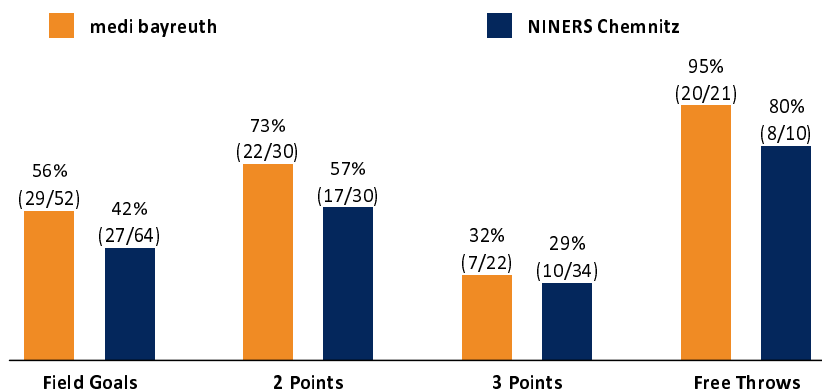

medi bayreuth

85 : 72

NINERS Chemnitz

Referee: BARTH Benjamin
Umpires: BITTNER Steve / BOHN Nicolai
Commissioner: WEGNER Ronny

Attendance: 0
Bayreuth, Oberfrankenhalle (3.300 Plätze), SO 21 MRZ 2021, 15:00, Game-ID: 25705

Scoreboard table showing Q1, Q2, Q3, Q4 scores for BAY and CHE.

BAY - medi bayreuth (Coach: KORNER Raoul)

Main player statistics table for medi bayreuth including columns for No., Name, Min, PTS, 2 Points, 3 Points, Field Goals, Free Throws, OR, DR, TR, AS, ST, TO, BS, SB, PF, FD, EFF, +/-.

CHE - NINERS Chemnitz (Coach: PASTORE Rodrigo)

Main player statistics table for NINERS Chemnitz including columns for No., Name, Min, PTS, 2 Points, 3 Points, Field Goals, Free Throws, OR, DR, TR, AS, ST, TO, BS, SB, PF, FD, EFF, +/-.

Summary statistics table comparing BAY and CHE across various metrics like Rebounds, Assists, Fouls, Turnovers, Steals, Points in the Paint, etc.

EASYCREDIT-BBL.DE

Alle offiziellen Statistiken der easyCredit BBL, Daten, Rekorde uvm. gibt es auf easyCredit-BBL.de! News, Stats, Tabelle und Spielplan für unterwegs: Kostenlos für iOS und Android in der offiziellen Liga-App!

MAGENTA SPORT

Keinen Korb mehr verpassen - Alle Spiele der easyCredit BBL und des MagentaSport BBL Pokals LIVE und in HD! Das größte Basketball-Angebot Deutschlands zuhause und mobil! www.MagentaSport.de

LEGEND
Min Minutes Played
DNP Did Not Play
PTS Points
DR Defensive Rebounds
OR Offensive Rebounds
TR Total Rebounds
AS Assists
ST Steals
TO Turnovers
BS Blocked Shots
SB Shots Blocked
EFF Efficiency = ((PTS + TR + AS + ST + BS) - ((FGA - FGM) + (FTA - FTM) + TO))
PF Fouls
FD Fouls Drawn
+/- Plus-Minus-Rating
* Starters