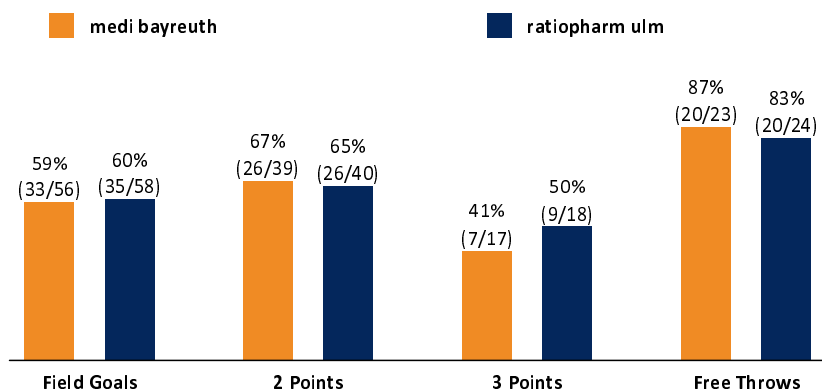

medi bayreuth

93 : 99

ratiopharm ulm

Referee: FRITZ Clemens (GER)
Umpires: BOHN Andreas / FINGERLING Stefan (GER)
Commissioner: WEICHERT Horst (GER)

Bayreuth, Oberfrankenhalle (3.300 Plätze), DI 13 APR 2021, 19:00, Game-ID: 25740

Scoreboard table showing Q1, Q2, Q3, Q4 scores for BAY and ULM.

BAY - medi bayreuth (Coach: KORNER Raoul)

Main player statistics table for medi bayreuth including columns for No., Name, Min, PTS, 2 Points, 3 Points, Field Goals, Free Throws, OR, DR, TR, AS, ST, TO, BS, SB, PF, FD, EFF, +/-.

ULM - ratiopharm ulm (Coach: LAKOVIC Jaka)

Main player statistics table for ratiopharm ulm including columns for No., Name, Min, PTS, 2 Points, 3 Points, Field Goals, Free Throws, OR, DR, TR, AS, ST, TO, BS, SB, PF, FD, EFF, +/-.

Summary statistics table comparing BAY and ULM across various metrics like Rebounds, Assists, Fouls, Turnovers, Steals, etc.

EASycREDIT-BBL.DE

Alle offiziellen Statistiken der easycrredit BBL, Daten, Rekorde uvm. gibt es auf easycrredit-BBL.de! News, Stats, Tabelle und Spielplan für unterwegs: Kostenfrei für iOS und Android in der offiziellen Liga-App!

MAGENTA SPORT

Keinen Korb mehr verpassen - Alle Spiele der easycrredit BBL und des MagentaSport BBL Pokals LIVE und in HD! Das größte Basketball-Angebot Deutschlands zuhause und mobil! www.MagentaSport.de

LEGEND: Min Minutes Played, DR Defensive Rebounds, AS Assists, BS Blocked Shots, PF Fouls, +/- Plus-Minus-Rating, DNP Did Not Play, OR Offensive Rebounds, ST Steals, SB Shots Blocked, FD Fouls Drawn, * Starters, PTS Points, TR Total Rebounds, TO Turnovers, EFF Efficiency = ((PTS + TR + AS + ST + BS) - ((FGA - FGM) + (FTA - FTM) + TO))