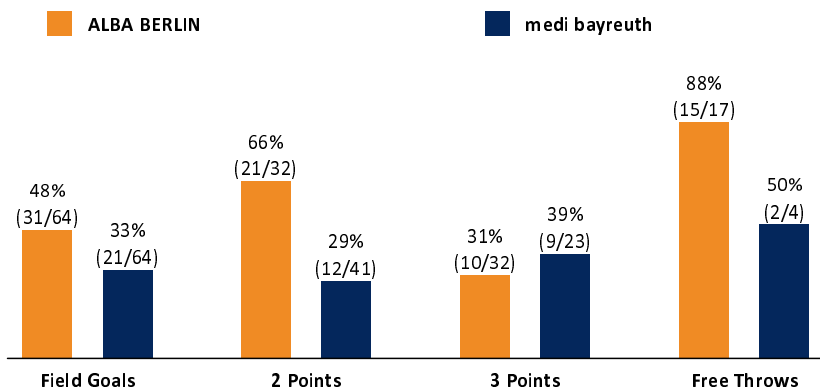

ALBA BERLIN

87 : 53

medi bayreuth

Referee: STRAUBE Carsten
Umpires: SIMONOW Konstantin / KRAUSE Tim
Commissioner: GITZLER Jörg

Attendance: 2.601
Berlin, Mercedes-Benz Arena (14.500 Plätze), MO 4 APR 2022, 19:00, Game-ID: 26187

Scoreboard table showing quarters Q1, Q2, Q3, Q4 for BER and BAY.

BER - ALBA BERLIN (Coach: GONZALEZ Israel)

Main player statistics table for ALBA BERLIN including columns for No., Name, Min, PTS, 2 Points, 3 Points, Field Goals, Free Throws, and various rebound/assist metrics.

BAY - medi bayreuth (Coach: KORNER Raoul)

Main player statistics table for medi bayreuth including columns for No., Name, Min, PTS, 2 Points, 3 Points, Field Goals, Free Throws, and various rebound/assist metrics.

Summary statistics table comparing BER and BAY across categories like Rebounds, Assists, Fouls, Turnovers, Steals, Points in the Paint, etc.

EASYCREDIT-BBL.DE
Alle offiziellen Statistiken der easyCredit BBL, Daten, Rekorde uvm. gibt es auf easyCredit-BBL.de!

Großer Sport wird Ihnen exklusiv präsentiert von der COMLINE SE. Für Wettbewerbsvorsprung mit IT Innovation: comline-se.de

COMLINE SE
Wettbewerbsvorsprung mit IT-Innovationen

LEGEND
Min Minutes Played, DR Defensive Rebounds, AS Assists, BS Blocked Shots, PF Fouls, +/- Plus-Minus-Rating
DNP Did Not Play, OR Offensive Rebounds, ST Steals, SB Shots Blocked, FD Fouls Drawn, * Starters
PTS Points, TR Total Rebounds, TO Turnovers, EFF Efficiency = ((PTS + TR + AS + ST + BS) - ((FGA - FGM) + (FTA - FTM) + TO))