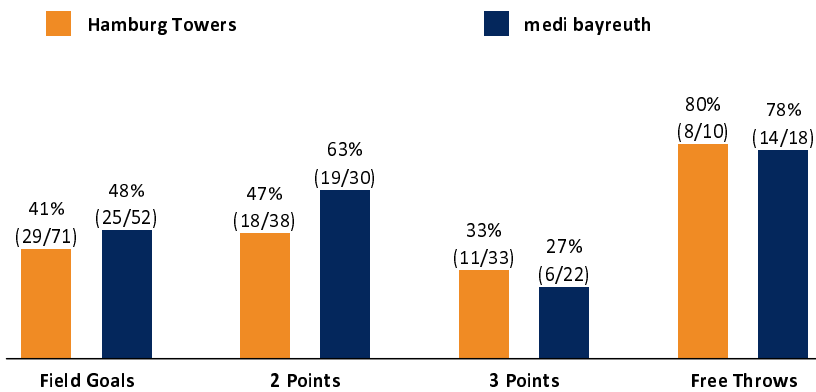

Hamburg Towers

77 : 70

medi bayreuth

Referee: STRAUBE Carsten
Umpires: KRAUSE Oliver / BRENDEL Nikolas
Commissioner: RÜTER Jörg

Attendance: 2.235
Hamburg, edel-optics.de Arena (3.400 Plätze), SO 17 OKT 2021, 15:00, Game-ID: 25973

Scoreboard table showing Q1, Q2, Q3, Q4 scores for HAM and BAY.

HAM - Hamburg Towers (Coach: CALLES Pedro)

Main player statistics table for Hamburg Towers including columns for No., Name, Min, PTS, 2 Points, 3 Points, Field Goals, Free Throws, and various rebound/assist metrics.

BAY - medi bayreuth (Coach: KORNER Raoul)

Main player statistics table for medi bayreuth including columns for No., Name, Min, PTS, 2 Points, 3 Points, Field Goals, Free Throws, and various rebound/assist metrics.

Summary table comparing Hamburg Towers and medi bayreuth on various team statistics like Rebounds, Assists, Fouls, etc.

EASYCREDIT-BBL.DE
Alle offiziellen Statistiken der easyCredit BBL, Daten, Rekorde uvm. gibt es auf easyCredit-BBL.de!

MAGENTASPORT.DE
Keinen Korb mehr verpassen - Alle Spiele der easyCredit Basketball Bundesliga und des MagentaSport BBL Pokals live auf MagentaSport.de

LEGEND
Min Minutes Played, DR Defensive Rebounds, AS Assists, BS Blocked Shots, PF Fouls, +/- Plus-Minus-Rating
DNP Did Not Play, OR Offensive Rebounds, ST Steals, SB Shots Blocked, FD Fouls Drawn, * Starters
PTS Points, TR Total Rebounds, TO Turnovers, EFF Efficiency = ((PTS + TR + AS + ST + BS) - ((FGA - FGM) + (FTA - FTM) + TO))