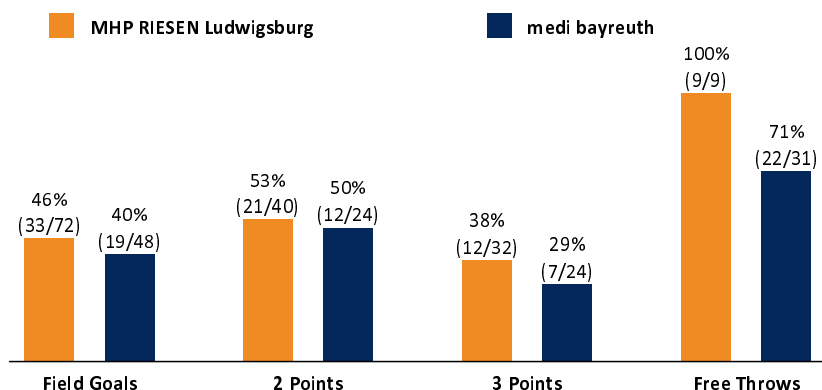

MHP RIESEN Ludwigsburg 87 : 67

medi bayreuth

Referee: CICI Gentian
Umpires: BARTH Benjamin / BRENDEL Nicolas
Commissioner: BENDER Ute

Attendance: 500
Ludwigsburg, MHPArena (4.129Plätze), SA 8 JAN 2022, 20:30, Game-ID: 26075

Scoreboard table showing Q1, Q2, Q3, Q4 scores for LUD and BAY.

LUD - MHP RIESEN Ludwigsburg (Coach: PATRICK John)

Main player statistics table for Ludwigsburg including columns for No., Name, Min, PTS, 2 Points, 3 Points, Field Goals, Free Throws, and various rebound/steal metrics.

BAY - medi bayreuth (Coach: KORNER Raoul)

Main player statistics table for medi bayreuth including columns for No., Name, Min, PTS, 2 Points, 3 Points, Field Goals, Free Throws, and various rebound/steal metrics.

Summary statistics table comparing LUD and BAY across categories like Rebounds, Assists, Fouls, and Turnovers.

EASYCREDIT-BBL.DE

Alle offiziellen Statistiken der easyCredit BBL, Daten, Rekorde uvm. gibt es auf easyCredit-BBL.de! Und für unterwegs: die neue offizielle Liga-App, kostenfrei für iOS und Android.

MAGENTASPORT.DE

Keinen Korb mehr verpassen - Alle Spiele der easyCredit Basketball Bundesliga und des MagentaSport BBL Pokals live auf MagentaSport.de

LEGEND
Min Minutes Played
DNP Did Not Play
PTS Points
DR Defensive Rebounds
OR Offensive Rebounds
TR Total Rebounds
AS Assists
ST Steals
TO Turnovers
BS Blocked Shots
SB Shots Blocked
EFF Efficiency = ((PTS + TR + AS + ST + BS) - ((FGA - FGM) + (FTA - FTM) + TO))
PF Fouls
FD Fouls Drawn
+/- Plus-Minus-Rating
* Starters