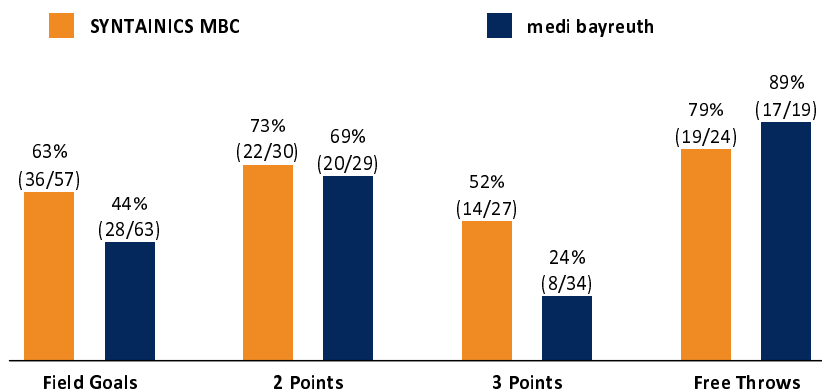

BAY - medi bayreuth (Coach: KORNER Raoul)

No.	Name	Min	PTS	2 Points	3 Points	Field Goals	Free Throws	OR	DR	TR	AS	ST	TO	BS	SB	PF	FD	EFF	+/-	
*2	ANIM Sacar	37:53	26	10/12 (83%)	0/6 (0%)	10/18 (56%)	6/8 (75%)		1	1	2		1			2	6	18	-26	
*6	WOHLRATH Kevin	23:47	4	1/3 (33%)	0/3 (0%)	1/6 (17%)	2/2 (100%)	3	4	7			1			1	1	5	-19	
7	JALALPOOR Philip	18:58	9	0/1 (0%)	2/2 (100%)	2/3 (67%)	3/3 (100%)		2	2	1		1			2	2	10	-13	
9	BRUHNKE Kay	19:10	0	0/2 (0%)	0/1 (0%)	0/3 (0%)		2	3	5	2					3		4	-17	
*10	DORETH Bastian	30:38	8	3/4 (75%)	0/6 (0%)	3/10 (30%)	2/2 (100%)		3	3	4		5			3	3	3	-21	
14	SANDERS Moritz	11:58	9	1/2 (50%)	1/2 (50%)	2/4 (50%)	4/4 (100%)		1	1	1		1	1		3	2	9	-8	
*15	ALLEN Terry	32:48	23	4/4 (100%)	5/12 (42%)	9/16 (56%)		1	3	4	3	2				3	2	25	-14	
*21	JOESAAR Janari	24:48	2	1/1 (100%)	0/2 (0%)	1/3 (33%)		1	2	3						3	1	3	-2	
Team / Coach								2	1	3					1		3			
Totals			200:00	81	20/29 (69%)	8/34 (24%)	28/63 (44%)	17/19 (89%)	9	20	29	13	2	9	1		21	17	80	-24

MBC	BAY
3 / 26 / 29	Rebounds OR/DR/TR 9 / 20 / 29
26	Assists 13
17	Fouls 21
20	Fouls Drawn 17
9	Turnovers 9
5	Steals 2
40	Points in the Paint 30
7	Second Chance Points 10
15	Fast Break Points 10
28 (105:77)	Biggest Lead 0 (:)
8-0 (44:30)	Biggest Scoring Run 5-0 (63:48)
	Lead Changes: 0
	Times Tied: 0

EASYCREDIT-BBL.DE

Alle offiziellen Statistiken der easyCredit BBL, Daten, Rekorde uvm. gibt es auf easyCredit-BBL.de! Und für unterwegs: die neue offizielle Liga-App, kostenfrei für iOS und Android.

MAGENTASPORT.DE

Keinen Korb mehr verpassen - Alle Spiele der easyCredit Basketball Bundesliga und des MagentaSport BBL Pokals live auf MagentaSport.de

LEGEND
Min Minutes Played   DR Defensive Rebounds   AS Assists   BS Blocked Shots   PF Fouls   +/- Plus-Minus-Rating
DNP Did Not Play   OR Offensive Rebounds   ST Steals   SB Shots Blocked   FD Fouls Drawn   * Starters
PTS Points   TR Total Rebounds   TO Turnovers   EFF Efficiency = ((PTS + TR + AS + ST + BS) - ((FGA - FGM) + (FTA - FTM) + TO))