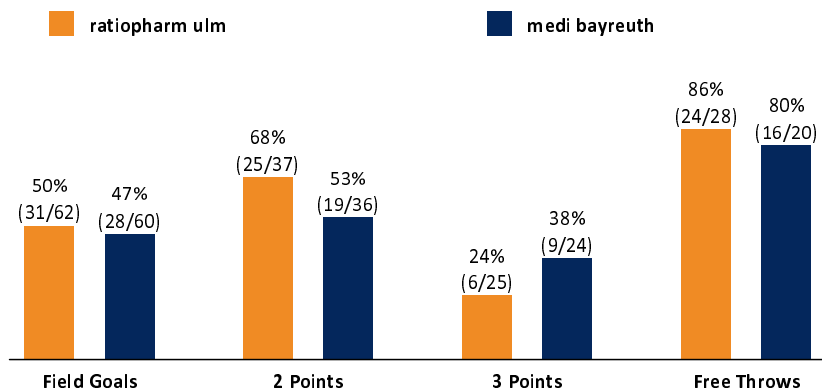

BAY - medi bayreuth (Coach: KORNER Raoul)

No.	Name	Min	PTS	2 Points	3 Points	Field Goals	Free Throws	OR	DR	TR	AS	ST	TO	BS	SB	PF	FD	EFF	+/-	
2	ANIM Sacar	28:32	15	1/8 (13%)	2/5 (40%)	3/13 (23%)	7/7 (100%)	1	1	2	2	1	2		2	2	4	8	-14	
*3	THORNTON Marcus	29:35	9	1/3 (33%)	2/6 (33%)	3/9 (33%)	1/2 (50%)		2	2	1	1	4			2	2	2	-11	
6	WOHLRATH Kevin	9:20	0								1					1		1	-4	
7	JALALPOOR Philip	13:45	5	1/1 (100%)	1/3 (33%)	2/4 (50%)	0/1 (0%)	1	1	2	1		2			1	1	3	-2	
9	BRUHNKE Kay	10:11	6	1/2 (50%)	1/3 (33%)	2/5 (40%)	1/1 (100%)		1	1						2	1	4	-5	
14	SANDERS Moritz	3:47	4	1/2 (50%)		1/2 (50%)	2/3 (67%)									1	2	2	-6	
*15	ALLEN Terry	21:33	11	1/2 (50%)	3/4 (75%)	4/6 (67%)			3	3			2			4		10	1	
*19	SAJUS Martynas	37:19	17	7/10 (70%)	0/1 (0%)	7/11 (64%)	3/4 (75%)	3	5	8				1		3	5	21	-3	
*21	JOESAAR Janari	22:25	6	3/3 (100%)	0/1 (0%)	3/4 (75%)		3	2	5		1	2			5	1	9	-6	
*22	WELLS Cameron	23:33	8	3/5 (60%)	0/1 (0%)	3/6 (50%)	2/2 (100%)		2	2	5		3			2	4	9	-5	
Team / Coach								1	4	5						5				
Totals			200:00	81	19/36 (53%)	9/24 (38%)	28/60 (47%)	16/20 (80%)	9	21	30	10	3	15	1	2	23	20	74	-11

ULM	BAY
12 / 21 / 33	Rebounds OR/DR/TR 9 / 21 / 30
16	Assists 10
21	Fouls 23
23	Fouls Drawn 20
9	Turnovers 15
8	Steals 3
42	Points in the Paint 34
9	Second Chance Points 11
12	Fast Break Points 4
11 (72:61)	Biggest Lead 9 (39:48)
11-0 (50:48)	Biggest Scoring Run 7-0 (35:43)
	Lead Changes: 11
	Times Tied: 11

EASYCREDIT-BBL.DE

Alle offiziellen Statistiken der easyCredit BBL, Daten, Rekorde uvm. gibt es auf easyCredit-BBL.de! Und für unterwegs: die neue offizielle Liga-App, kostenfrei für iOS und Android.

MAGENTASPORT.DE

Keinen Korb mehr verpassen - Alle Spiele der easyCredit Basketball Bundesliga und des MagentaSport BBL Pokals live auf MagentaSport.de

LEGEND

Min Minutes Played DR Defensive Rebounds AS Assists BS Blocked Shots PF Fouls +/- Plus-Minus-Rating
DNP Did Not Play OR Offensive Rebounds ST Steals SB Shots Blocked FD Fouls Drawn * Starters
PTS Points TR Total Rebounds TO Turnovers EFF Efficiency = ((PTS + TR + AS + ST + BS) - ((FGA - FGM) + (FTA - FTM) + TO))