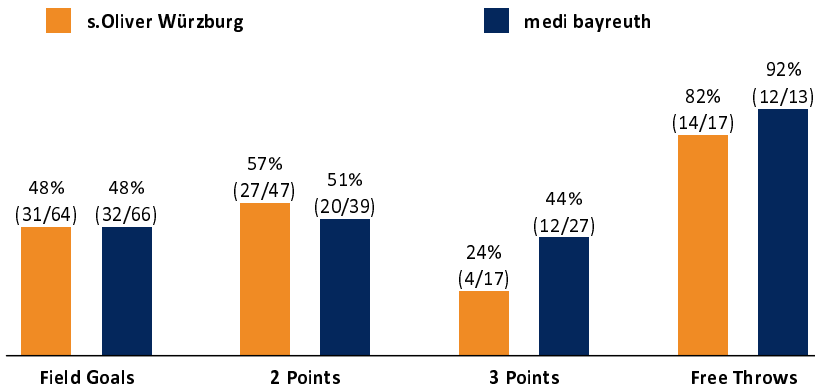

s.Oliver Würzburg

80 : 88

medi bayreuth

Referee: FRITZ Clemens
Umpires: BOHN Andreas / BEJAQUI Dominik
Commissioner: MOLITOR Horst

Attendance: 0
Würzburg, s.Oliver Arena (3.140 Plätze), SO 2 JAN 2022, 15:00, Game-ID: 26073

Scoreboard table showing quarters Q1-Q4 for WUE and BAY.

WUE - s.Oliver Würzburg (Coach: FILIPOVSKI Sasa)

Main player statistics table for WUE, including columns for No., Name, Min, PTS, 2 Points, 3 Points, Field Goals, Free Throws, OR, DR, TR, AS, ST, TO, BS, SB, PF, FD, EFF, +/-.

BAY - medi bayreuth (Coach: KORNER Raoul)

Main player statistics table for BAY, including columns for No., Name, Min, PTS, 2 Points, 3 Points, Field Goals, Free Throws, OR, DR, TR, AS, ST, TO, BS, SB, PF, FD, EFF, +/-.

Summary statistics table comparing WUE and BAY across various categories like Rebounds, Assists, Fouls, etc.

EASYCREDIT-BBL.DE

Alle offiziellen Statistiken der easyCredit BBL, Daten, Rekorde uvm. gibt es auf easyCredit-BBL.de! Und für unterwegs: die neue offizielle Liga-App, kostenfrei für iOS und Android.

MAGENTASPORT.DE

Keinen Korb mehr verpassen - Alle Spiele der easyCredit Basketball Bundesliga und des MagentaSport BBL Pokals live auf MagentaSport.de

LEGEND
Min Minutes Played
DNP Did Not Play
PTS Points
DR Defensive Rebounds
OR Offensive Rebounds
TR Total Rebounds
AS Assists
ST Steals
TO Turnovers
BS Blocked Shots
SB Shots Blocked
EFF Efficiency = ((PTS + TR + AS + ST + BS) - ((FGA - FGM) + (FTA - FTM) + TO))
PF Fouls
FD Fouls Drawn
+/- Plus-Minus-Rating
* Starters