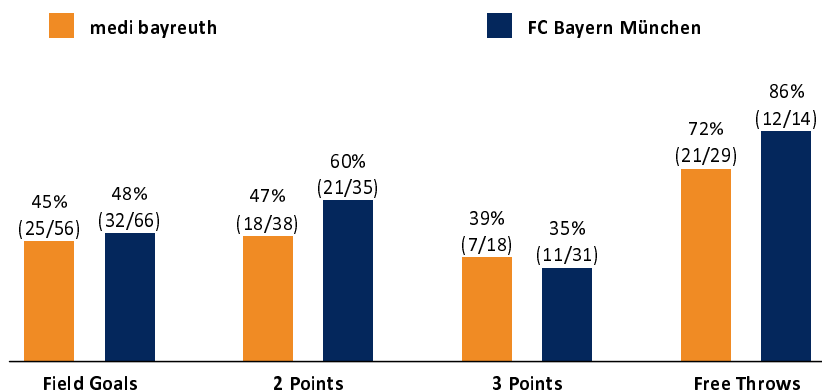

medi bayreuth

78 : 87

FC Bayern München

Referee: FRITZ Clemens
Umpires: SIMONOW Konstantin / MADINGER Christof
Commissioner: KINDERVATER Max

Attendance: 2.712
Bayreuth, Oberfrankenhalle (3.300 Plätze), SO 31 OKT 2021, 15:00, Game-ID: 25990

Scoreboard table showing Q1, Q2, Q3, Q4 scores for BAY and FCB.

BAY - medi bayreuth (Coach: KORNER Raoul)

Main player statistics table for medi bayreuth including columns for No., Name, Min, PTS, 2 Points, 3 Points, Field Goals, Free Throws, OR, DR, TR, AS, ST, TO, BS, SB, PF, FD, EFF, +/-.

FCB - FC Bayern München (Coach: TRINCHIERI Andrea)

Main player statistics table for FC Bayern München including columns for No., Name, Min, PTS, 2 Points, 3 Points, Field Goals, Free Throws, OR, DR, TR, AS, ST, TO, BS, SB, PF, FD, EFF, +/-.

Summary statistics table comparing BAY and FCB across various metrics like Rebounds, Assists, Fouls, etc.

EASYCREDIT-BBL.DE
Alle offiziellen Statistiken der easyCredit BBL, Daten, Rekorde uvm. gibt es auf easyCredit-BBL.de!

MAGENTASPORT.DE
Keinen Korb mehr verpassen - Alle Spiele der easyCredit Basketball Bundesliga und des MagentaSport BBL Pokals live auf MagentaSport.de

LEGEND
Min Minutes Played, DR Defensive Rebounds, AS Assists, BS Blocked Shots, PF Fouls, +/- Plus-Minus-Rating
DNP Did Not Play, OR Offensive Rebounds, ST Steals, SB Shots Blocked, FD Fouls Drawn, * Starters
PTS Points, TR Total Rebounds, TO Turnovers, EFF Efficiency = ((PTS + TR + AS + ST + BS) - ((FGA - FGM) + (FTA - FTM) + TO))