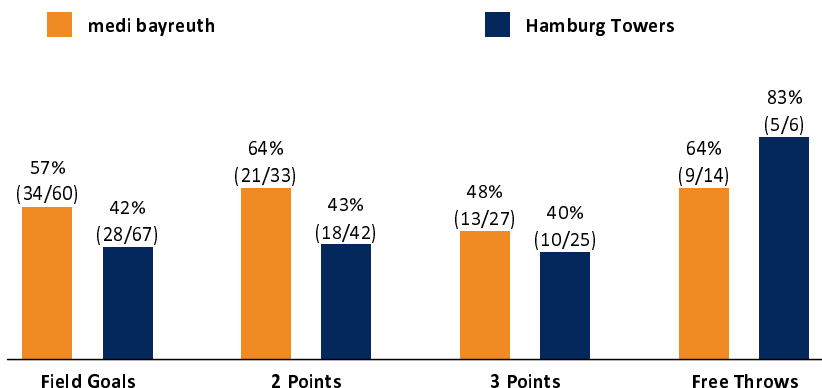

medi bayreuth

90 : 71

Hamburg Towers

Referee: CICI Gentian
Umpires: BITTNER Steve / BOHN Nicolai
Commissioner: WEGNER Ronny

Attendance: 902
Bayreuth, Oberfrankenhalle (3.300 Plätze), SA 5 FEB 2022, 18:00, Game-ID: 26112

Scoreboard table showing quarters Q1-Q4 for BAY and HAM.

BAY - medi bayreuth (Coach: KORNER Raoul)

Main player statistics table for medi bayreuth including columns for No., Name, Min, PTS, 2 Points, 3 Points, Field Goals, Free Throws, OR, DR, TR, AS, ST, TO, BS, SB, PF, FD, EFF, +/-.

HAM - Hamburg Towers (Coach: CALLES Pedro)

Main player statistics table for Hamburg Towers including columns for No., Name, Min, PTS, 2 Points, 3 Points, Field Goals, Free Throws, OR, DR, TR, AS, ST, TO, BS, SB, PF, FD, EFF, +/-.

Summary statistics table comparing BAY and HAM across various metrics like Rebounds, Assists, Fouls, etc.

EASYCREDIT-BBL.DE
Alle offiziellen Statistiken der easyCredit BBL, Daten, Rekorde uvm. gibt es auf easyCredit-BBL.de!

MAGENTASPORT.DE
Keinen Korb mehr verpassen - Alle Spiele der easyCredit Basketball Bundesliga und des MagentaSport BBL Pokals live auf MagentaSport.de

LEGEND
Min Minutes Played, DR Defensive Rebounds, AS Assists, BS Blocked Shots, PF Fouls, +/- Plus-Minus-Rating
DNP Did Not Play, OR Offensive Rebounds, ST Steals, SB Shots Blocked, * Starters
PTS Points, TR Total Rebounds, TO Turnovers, EFF Efficiency = ((PTS + TR + AS + ST + BS) - ((FGA - FGM) + (FTA - FTM) + TO))