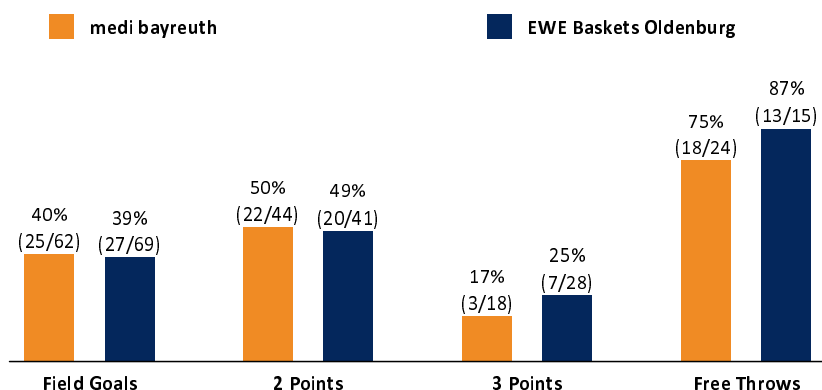

medi bayreuth

71 : 74 EWE Baskets Oldenburg

Referee: BITTNER Steve
Umpires: STRAUBE Carsten / BOHN Andreas
Commissioner: KINDERVATER Max

Attendance: 2.202
Bayreuth, Oberfrankenhalle (3.300 Plätze), MI 23 MRZ 2022, 19:00, Game-ID: 26062

Scoreboard table showing quarters Q1, Q2, Q3, Q4 for BAY and OLD.

BAY - medi bayreuth (Coach: KORNER Raoul)

Main player statistics table for medi bayreuth including columns for No., Name, Min, PTS, 2 Points, 3 Points, Field Goals, Free Throws, OR, DR, TR, AS, ST, TO, BS, SB, PF, FD, EFF, +/-.

OLD - EWE Baskets Oldenburg (Coach: FREYER Ingo)

Main player statistics table for EWE Baskets Oldenburg including columns for No., Name, Min, PTS, 2 Points, 3 Points, Field Goals, Free Throws, OR, DR, TR, AS, ST, TO, BS, SB, PF, FD, EFF, +/-.

Summary comparison table between BAY and OLD for various statistics like Rebounds, Assists, Fouls, etc.

EASYCREDIT-BBL.DE

Alle offiziellen Statistiken der easyCredit BBL, Daten, Rekorde uvm. gibt es auf easyCredit-BBL.de! Und für unterwegs: die neue offizielle Liga-App, kostenfrei für iOS und Android.

MAGENTASPORT.DE

Keinen Korb mehr verpassen - Alle Spiele der easyCredit Basketball Bundesliga und des MagentaSport BBL Pokals live auf MagentaSport.de

LEGEND
Min Minutes Played
DR Defensive Rebounds
AS Assists
BS Blocked Shots
PF Fouls
+/- Plus-Minus-Rating
DNP Did Not Play
OR Offensive Rebounds
ST Steals
SB Shots Blocked
FD Fouls Drawn
* Starters
PTS Points
TR Total Rebounds
TO Turnovers
EFF Efficiency = ((PTS + TR + AS + ST + BS) - ((FGA - FGM) + (FTA - FTM) + TO))