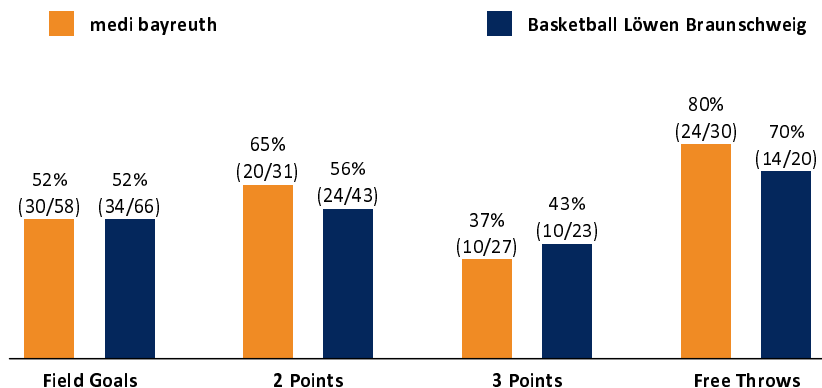

medi bayreuth

94 : 92

Basketball Löwen Braunschweig

Referee: FRITZ Clemens
Umpires: BARTH Benjamin / ARIK Tamer
Commissioner: WEGNER Ronny

Attendance: 0
Bayreuth, Oberfrankenhalle (3.300 Plätze), FR 21 JAN 2022, 19:00, Game-ID: 26092

Scoreboard table showing Q1, Q2, Q3, Q4 scores for BAY and BRA.

BAY - medi bayreuth (Coach: KORNER Raoul)

Main player statistics table for medi bayreuth including columns for No., Name, Min, PTS, 2 Points, 3 Points, Field Goals, Free Throws, and various advanced stats.

BRA - Basketball Löwen Braunschweig (Coach: RAMIREZ Jesus)

Main player statistics table for Basketball Löwen Braunschweig including columns for No., Name, Min, PTS, 2 Points, 3 Points, Field Goals, Free Throws, and various advanced stats.

Summary statistics table comparing BAY and BRA across various metrics like Rebounds, Assists, Fouls, Turnovers, Steals, Points in the Paint, etc.

EASYCREDIT-BBL.DE

Alle offiziellen Statistiken der easyCredit BBL, Daten, Rekorde uvm. gibt es auf easyCredit-BBL.de! Und für unterwegs: die neue offizielle Liga-App, kostenfrei für iOS und Android.

MAGENTASPORT.DE

Keinen Korb mehr verpassen - Alle Spiele der easyCredit Basketball Bundesliga und des MagentaSport BBL Pokals live auf MagentaSport.de

LEGEND
Min Minutes Played
DNP Did Not Play
PTS Points
DR Defensive Rebounds
OR Offensive Rebounds
TR Total Rebounds
AS Assists
ST Steals
TO Turnovers
BS Blocked Shots
SB Shots Blocked
EFF Efficiency = ((PTS + TR + AS + ST + BS) - ((FGA - FGM) + (FTA - FTM) + TO))
PF Fouls
FD Fouls Drawn
+/- Plus-Minus-Rating
* Starters