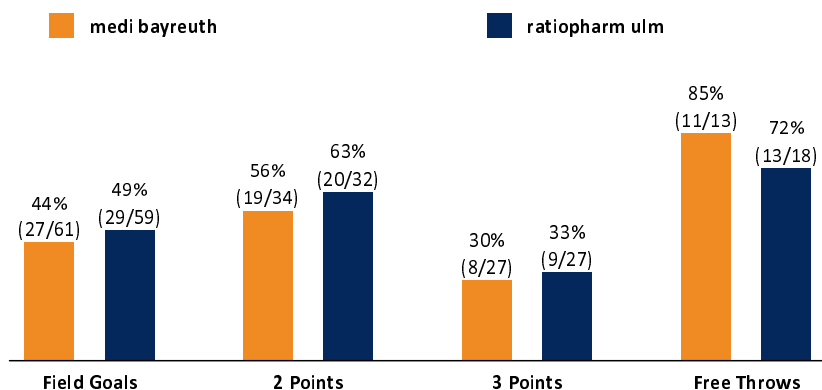

medi bayreuth

73 : 80

ratiopharm ulm

Referee: STRAUBE Carsten
Umpires: MUTAPCIC Armin / HODZIC Nermin
Commissioner: LAUPRECHT Claus-Arwed

Attendance: 2.487
Bayreuth, Oberfrankenhalle (3.300 Plätze), FR 22 APR 2022, 20:30, Game-ID: 26218

Scoreboard table showing Q1, Q2, Q3, Q4 scores for BAY and ULM.

BAY - medi bayreuth (Coach: KORNER Raoul)

Main player statistics table for medi bayreuth including columns for No., Name, Min, PTS, 2 Points, 3 Points, Field Goals, Free Throws, and various advanced stats.

ULM - ratiopharm ulm (Coach: LAKOVIC Jaka)

Main player statistics table for ratiopharm ulm including columns for No., Name, Min, PTS, 2 Points, 3 Points, Field Goals, Free Throws, and various advanced stats.

Summary statistics table comparing BAY and ULM across categories like Rebounds, Assists, Fouls, Turnovers, Steals, Points in the Paint, etc.

EASYCREDIT-BBL.DE

Alle offiziellen Statistiken der easyCredit BBL, Daten, Rekorde uvm. gibt es auf easyCredit-BBL.de! Und für unterwegs: die neue offizielle Liga-App, kostenfrei für iOS und Android.

MAGENTASPORT.DE

Keinen Korb mehr verpassen - Alle Spiele der easyCredit Basketball Bundesliga und des MagentaSport BBL Pokals live auf MagentaSport.de

LEGEND: Min Minutes Played, DR Defensive Rebounds, AS Assists, BS Blocked Shots, PF Fouls, +/- Plus-Minus-Rating, DNP Did Not Play, OR Offensive Rebounds, ST Steals, SB Shots Blocked, FD Fouls Drawn, * Starters, PTS Points, TR Total Rebounds, TO Turnovers, EFF Efficiency = ((PTS + TR + AS + ST + BS) - ((FGA - FGM) + (FTA - FTM) + TO))