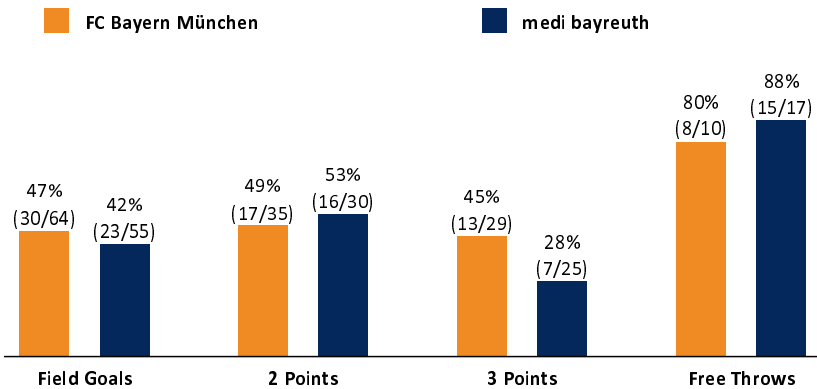

FC Bayern München

81 : 68

medi bayreuth

BASKETBALL

Referee: STRAUBE Carsten
Umpires: MUTAPCIC Armin / LODER Benedikt
Commissioner: EICHHORN Christian

Attendance: 4.622

München, Audi Dome München (6.700 Plätze), SO 6 NOV 2022, 18:00, Game-ID: 27517

Scoreboard table showing Q1, Q2, Q3, Q4 scores for FCB and BAY.

FCB - FC Bayern München (Coach: TRINCHIERI Andrea)

Main player statistics table for FC Bayern München including columns for No., Name, Min, PTS, 2 Points, 3 Points, Field Goals, Free Throws, and various rebound/steal metrics.

Summary comparison table between FCB and BAY for various statistics like Rebounds, Assists, Fouls, Turnovers, Steals, Points in the Paint, Second Chance Points, Fast Break Points, Biggest Lead, Biggest Scoring Run, Lead Changes, and Times Tied.