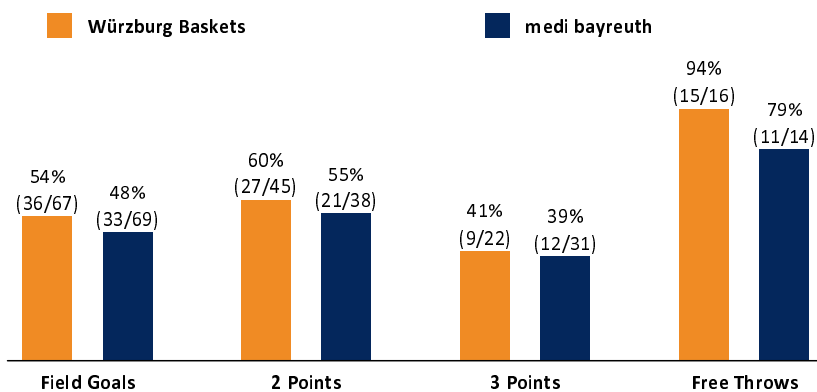

Würzburg Baskets

96 : 89

medi bayreuth

Referee: PANTHER Anne
Umpires: ARIK Tamer / LODER Benedikt
Commissioner: BENDER Ute

Attendance: 2.861
Würzburg, tectake Arena Würzburg (3.140 Plätze), FR 17 MRZ 2023, 19:00, Game-ID: 27671

Scoreboard table showing Q1, Q2, Q3, Q4, OT1 scores for WUE and BAY.

WUE - Würzburg Baskets (Coach: FILIPOVSKI Sasa)

Main player statistics table for Würzburg Baskets including columns for No., Name, Min, PTS, 2 Points, 3 Points, Field Goals, Free Throws, and various rebound/steal metrics.

BAY - medi bayreuth (Coach: DRIJENIC Mladen)

Main player statistics table for medi bayreuth including columns for No., Name, Min, PTS, 2 Points, 3 Points, Field Goals, Free Throws, and various rebound/steal metrics.

Summary table comparing Würzburg Baskets (WUE) and medi bayreuth (BAY) on various performance metrics like Rebounds, Assists, Fouls, etc.

EASYCREDIT-BBL.DE

Alle offiziellen Statistiken der easyCredit BBL, Daten, Rekorde uvm. gibt es auf easyCredit-BBL.de! Und für unterwegs: die neue offizielle Liga-App, kostenfrei für iOS und Android.

MAGENTASPORT.DE

Keinen Korb mehr verpassen - Alle Spiele der easyCredit Basketball Bundesliga und des MagentaSport BBL Pokals live auf MagentaSport.de

LEGEND
Min Minutes Played
DNP Did Not Play
PTS Points
DR Defensive Rebounds
OR Offensive Rebounds
TR Total Rebounds
AS Assists
ST Steals
TO Turnovers
BS Blocked Shots
SB Shots Blocked
EFF Efficiency = ((PTS + TR + AS + ST + BS) - ((FGA - FGM) + (FTA - FTM) + TO))
PF Fouls
FD Fouls Drawn
+/- Plus-Minus-Rating
* Starters