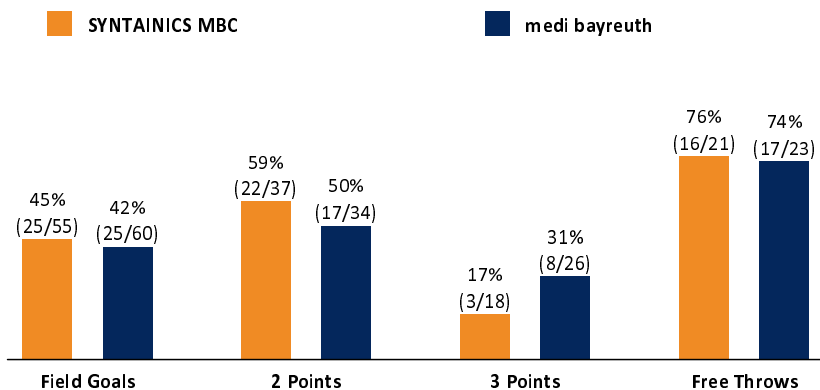

BAY - medi bayreuth (Coach: MASELL Lars)

No.	Name	Min	PTS	2 Points	3 Points	Field Goals	Free Throws	OR	DR	TR	AS	ST	TO	BS	SB	PF	FD	EFF	+/-	
*0	CHILDRESS Brandon	28:48	15	2/6 (33%)	3/6 (50%)	5/12 (42%)	2/3 (67%)	1	2	3	5	2	4		1	3	5	13	9	
*1	HILL Ahmed	29:07	20	4/7 (57%)	3/7 (43%)	7/14 (50%)	3/4 (75%)	2	2	4	1	1	1			3	3	17	13	
3	RICH Osaro Jürgen	19:06	7	1/4 (25%)	1/3 (33%)	2/7 (29%)	2/3 (67%)					3	1			4	3	3	-6	
9	BRUHNKE Kay	20:02	2	1/2 (50%)	0/2 (0%)	1/4 (25%)		3	2	5	3		1		1	2	6	6	-1	
*10	DORETH Bastian	24:39	0					1	6	7	2		2			1	1	7	-7	
16	NIKIC Kresimir	5:42	3	1/1 (100%)		1/1 (100%)	1/2 (50%)	1		1				2			2	5	-2	
*23	YOUNG Kalif	25:32	6	3/6 (50%)		3/6 (50%)		1	3	4	2		1			4	1	8	7	
*34	ROWE Jackson	28:44	12	3/5 (60%)	0/2 (0%)	3/7 (43%)	6/8 (75%)	3	1	4			3			4	7	8	8	
43	SARGIUNAS Ignas	18:20	10	2/3 (67%)	1/6 (17%)	3/9 (33%)	3/3 (100%)	1	1	2		2	1			1	6	7	9	
52	KÄMPF Florian	DNP																		
Team / Coach								1	1	2			1				1			
Totals			200:00	75	17/34 (50%)	8/26 (31%)	25/60 (42%)	17/23 (74%)	14	18	32	13	8	15	2	2	18	25	74	6

MBC	BAY
12 / 24 / 36	14 / 18 / 32
16	13
23	18
18	25
18	15
6	8
32	34
12	15
10	4
13 (55:42)	6 (69:75)
9-0 (48:37)	10-0 (69:75)
Lead Changes: 3	
Times Tied: 5	

EASYCREDIT-BBL.DE
Alle offiziellen Statistiken der easyCredit BBL, Daten, Rekorde uvm. gibt es auf easyCredit-BBL.de! Und für unterwegs: die neue offizielle Liga-App, kostenfrei für iOS und Android.

MAGENTASPORT.DE
Keinen Korb mehr verpassen - Alle Spiele der easyCredit Basketball Bundesliga und des MagentaSport BBL Pokals live auf MagentaSport.de

LEGEND
Min Minutes Played   DR Defensive Rebounds   AS Assists   BS Blocked Shots   PF Fouls   +/- Plus-Minus-Rating
DNP Did Not Play   OR Offensive Rebounds   ST Steals   SB Shots Blocked   FD Fouls Drawn   * Starters
PTS Points   TR Total Rebounds   TO Turnovers   EFF Efficiency = ((PTS + TR + AS + ST + BS) - ((FGA - FGM) + (FTA - FTM) + TO))