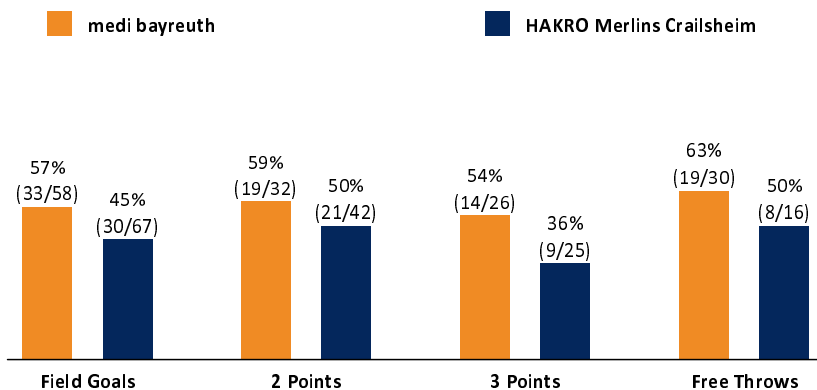

medi bayreuth

99 : 77 HAKRO Merlins Crailsheim

Referee: MADINGER Christof
Umpires: STREIT Enrico / FINGERLING Stefan
Commissioner: KINDERVATER Max

Attendance: 2.672
Bayreuth, Oberfrankenhalle Bayreuth (3.300 Plätze), SO 23 OKT 2022, 15:00, Game-ID: 27498

Summary table showing scores by quarter (Q1-Q4) for BAY and CRA.

BAY - medi bayreuth (Coach: MASELL Lars)

Main player statistics table for medi bayreuth, including columns for No., Name, Min, PTS, 2 Points, 3 Points, Field Goals, Free Throws, and various rebound/steal metrics.

CRA - HAKRO Merlins Crailsheim (Coach: GLEIM Sebastian)

Main player statistics table for HAKRO Merlins Crailsheim, including columns for No., Name, Min, PTS, 2 Points, 3 Points, Field Goals, Free Throws, and various rebound/steal metrics.

Summary table comparing team statistics between BAY and CRA, such as Rebounds, Assists, Fouls, Turnovers, and Steals.

EASYCREDIT-BBL.DE
Alle offiziellen Statistiken der easyCredit BBL, Daten, Rekorde uvm. gibt es auf easyCredit-BBL.de!

MAGENTASPORT.DE
Keinen Korb mehr verpassen - Alle Spiele der easyCredit Basketball Bundesliga und des MagentaSport BBL Pokals live auf MagentaSport.de

LEGEND
Min Minutes Played, DR Defensive Rebounds, AS Assists, BS Blocked Shots, PF Fouls, +/- Plus-Minus-Rating
DNP Did Not Play, OR Offensive Rebounds, ST Steals, SB Shots Blocked, FD Fouls Drawn, * Starters
PTS Points, TR Total Rebounds, TO Turnovers, EFF Efficiency = ((PTS + TR + AS + ST + BS) - ((FGA - FGM) + (FTA - FTM) + TO))