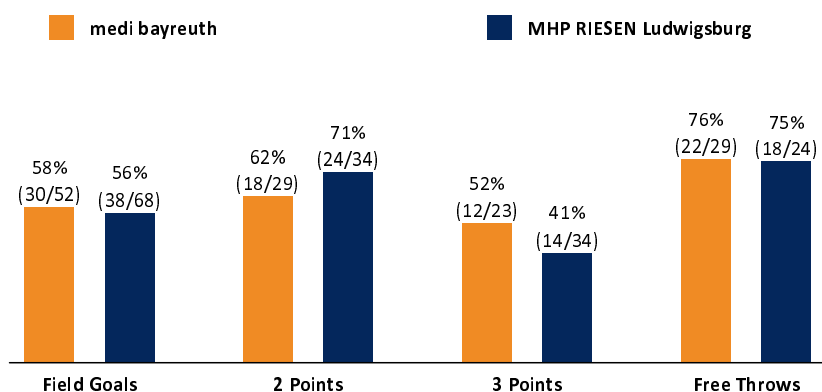

medi bayreuth

94 : 108 MHP RIESEN Ludwigsburg

Referee: BITTNER Steve
Umpires: STRAUBE Carsten / HODZIC Nermin
Commissioner: BENDER Ute

Attendance: 2.037
Bayreuth, Oberfrankenhalle Bayreuth (3.300 Plätze), DI 14 FEB 2023, 19:00, Game-ID: 27648

Summary table showing scores by quarter (Q1-Q4) for BAY and LUD.

BAY - medi bayreuth (Coach: DRIJENCIC Mladen)

Main player statistics table for medi bayreuth, including columns for No., Name, Min, PTS, 2 Points, 3 Points, Field Goals, Free Throws, and various rebound/steal metrics.

LUD - MHP RIESEN Ludwigsburg (Coach: KING Josh)

Main player statistics table for MHP RIESEN Ludwigsburg, including columns for No., Name, Min, PTS, 2 Points, 3 Points, Field Goals, Free Throws, and various rebound/steal metrics.

Summary table comparing BAY and LUD across various statistical categories like Rebounds, Assists, Fouls, etc.

EASYCREDIT-BBL.DE
Alle offiziellen Statistiken der easyCredit BBL, Daten, Rekorde uvm. gibt es auf easyCredit-BBL.de!

MAGENTASPORT.DE
Keinen Korb mehr verpassen - Alle Spiele der easyCredit Basketball Bundesliga und des MagentaSport BBL Pokals live auf MagentaSport.de

LEGEND
Min Minutes Played, DR Defensive Rebounds, AS Assists, BS Blocked Shots, PF Fouls, +/- Plus-Minus-Rating
DNP Did Not Play, OR Offensive Rebounds, ST Steals, SB Shots Blocked, FD Fouls Drawn, * Starters
PTS Points, TR Total Rebounds, TO Turnovers, EFF Efficiency = ((PTS + TR + AS + ST + BS) - ((FGA - FGM) + (FTA - FTM) + TO))