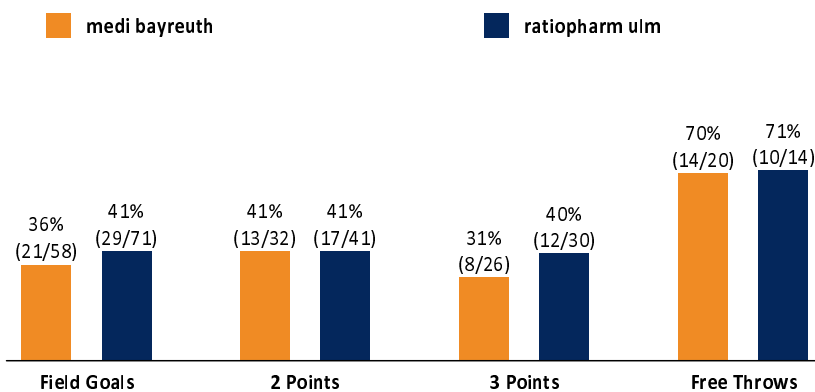

medi bayreuth

64 : 80

ratiopharm ulm

Referee: KRAUSE Oliver
Umpires: HODZIC Nermin / KATTUR Radeesh
Commissioner: WEGNER Ronny

Attendance: 2.411
Bayreuth, Oberfrankenhalle Bayreuth (3.300 Plätze), SO 5 FEB 2023, 18:00, Game-ID: 27631

Scoreboard table showing Q1, Q2, Q3, Q4 scores for BAY and ULM.

BAY - medi bayreuth (Coach: DRIJENCIC Mladen)

Main player statistics table for medi bayreuth including columns for No., Name, Min, PTS, 2 Points, 3 Points, Field Goals, Free Throws, and various rebound/assist metrics.

ULM - ratiopharm ulm (Coach: GAVEL Anton)

Main player statistics table for ratiopharm ulm including columns for No., Name, Min, PTS, 2 Points, 3 Points, Field Goals, Free Throws, and various rebound/assist metrics.

Summary table comparing BAY and ULM statistics such as Rebounds, Assists, Fouls, and Points in the Paint.

EASYCREDIT-BBL.DE

Alle offiziellen Statistiken der easyCredit BBL, Daten, Rekorde uvm. gibt es auf easyCredit-BBL.de! Und für unterwegs: die neue offizielle Liga-App, kostenfrei für iOS und Android.

MAGENTASPORT.DE

Keinen Korb mehr verpassen - Alle Spiele der easyCredit Basketball Bundesliga und des MagentaSport BBL Pokals live auf MagentaSport.de

LEGEND
Min Minutes Played
DNP Did Not Play
PTS Points
DR Defensive Rebounds
OR Offensive Rebounds
TR Total Rebounds
AS Assists
ST Steals
TO Turnovers
BS Blocked Shots
SB Shots Blocked
EFF Efficiency = ((PTS + TR + AS + ST + BS) - ((FGA - FGM) + (FTA - FTM) + TO))
PF Fouls
FD Fouls Drawn
+/- Plus-Minus-Rating
* Starters